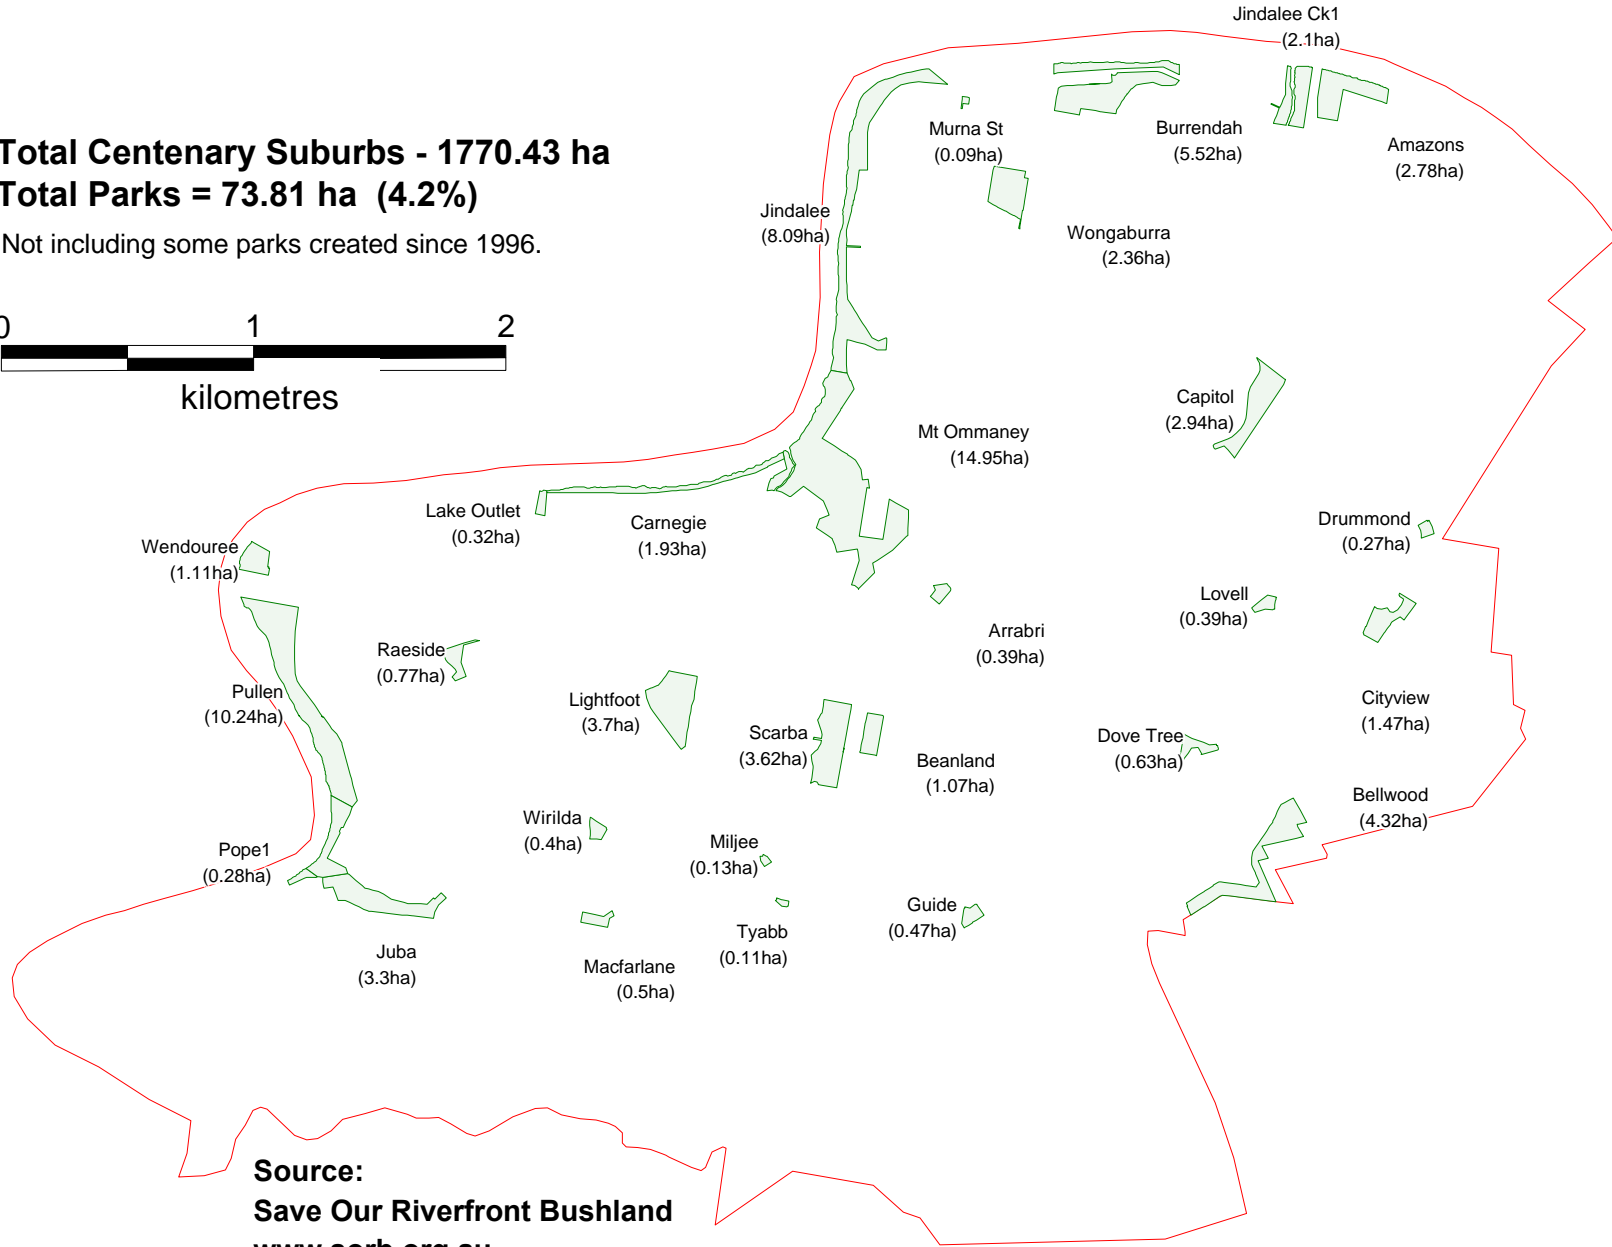

Total Centenary Suburbs - 1770.43 ha
Total Parks = 73.81 ha (4.2%)

Not including some parks created since 1996.

Source:
Save Our Riverfront Bushland
www.sorb.org.au